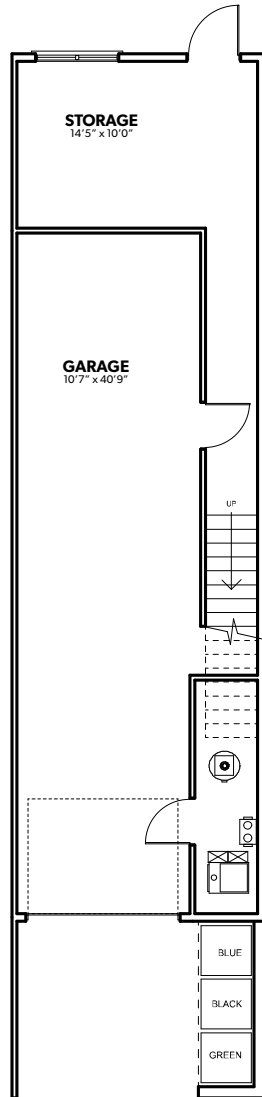

1,744 TOTAL SQ.FT. | **2** BEDROOM | **3** BATHROOM | **2** CAR GARAGE

GARAGE LEVEL
214 SQ FT STORAGE
468 SQ FT GARAGE

MAIN LEVEL
760 SQ FT

2ND LEVEL
774 SQ FT