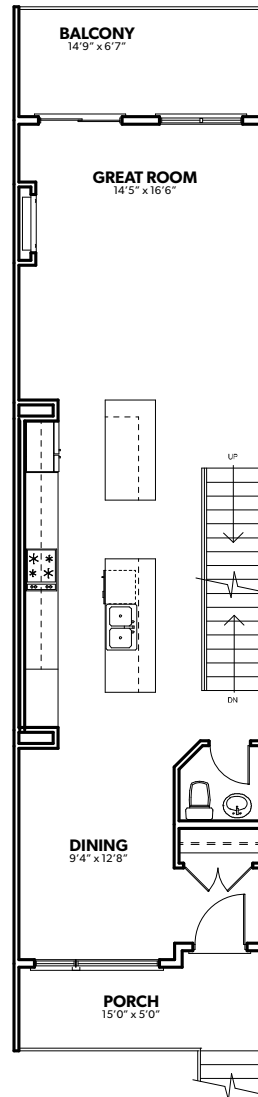

1,744 TOTAL SQ.FT. | **2** BEDROOM | **3** BATHROOM | **2** CAR GARAGE

GARAGE LEVEL
214 SQ FT STORAGE
468 SQ FT GARAGE

MAIN LEVEL
760 SQ FT

2ND LEVEL
774 SQ FT