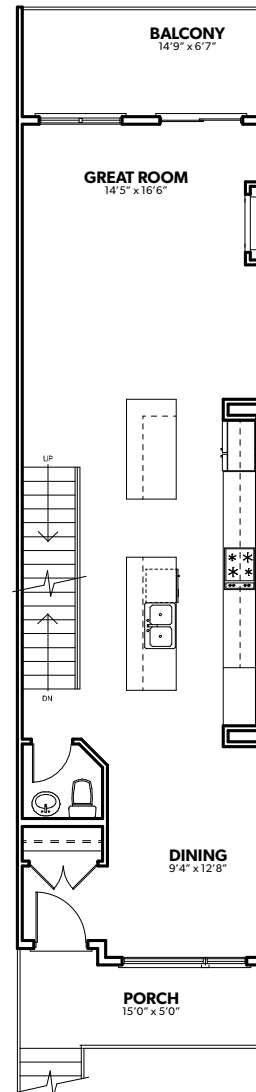

1,799 TOTAL SQ.FT. | **2** BEDROOM | **3** BATHROOM | **2** CAR GARAGE

GARAGE LEVEL
214 SQ FT STORAGE
468 SQ FT GARAGE

MAIN LEVEL
760 SQ FT

2ND LEVEL
825 SQ FT