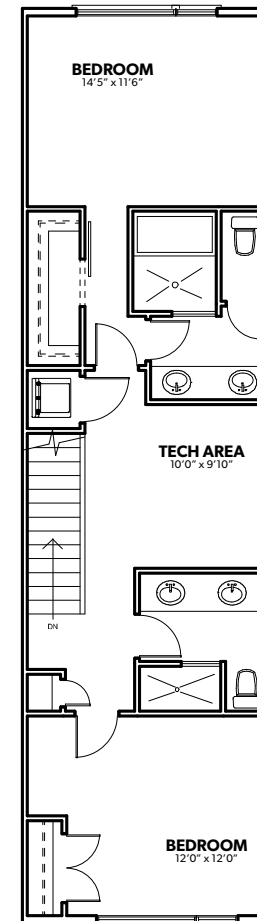

1,799 TOTAL SQ.FT. | **2** BEDROOM | **3** BATHROOM | **2** CAR GARAGE

GARAGE LEVEL
214 SQ FT STORAGE
468 SQ FT GARAGE

MAIN LEVEL
760 SQ FT

2ND LEVEL
825 SQ FT