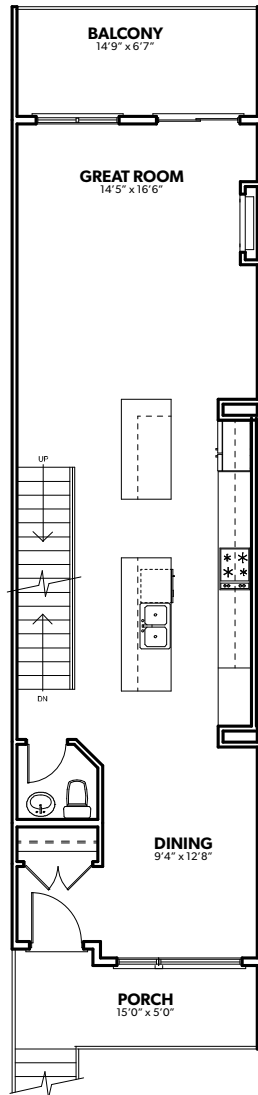

2,884 TOTAL SQ.FT. | **3** BEDROOM | **3** BATHROOM | **2** CAR GARAGE

GARAGE LEVEL
214 SQ FT STORAGE
468 SQ FT GARAGE

MAIN LEVEL
760 SQ FT

2ND LEVEL
825 SQ FT

LOFT LEVEL
690 SQ FT