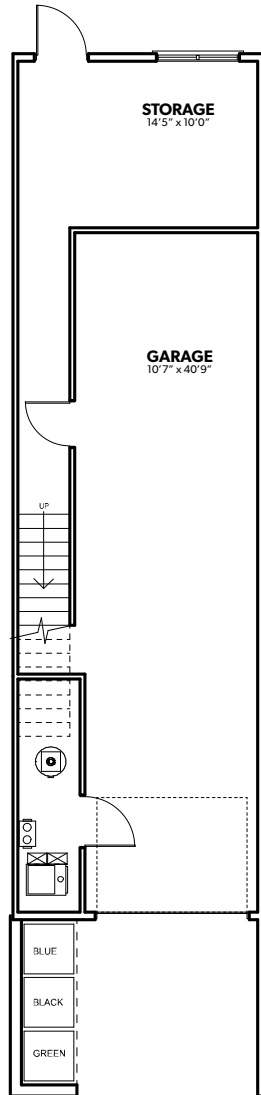

2,884 TOTAL SQ.FT. | **3** BEDROOM | **3** BATHROOM | **2** CAR GARAGE

GARAGE LEVEL
214 SQ FT STORAGE
468 SQ FT GARAGE

MAIN LEVEL
760 SQ FT

2ND LEVEL
825 SQ FT

LOFT LEVEL
690 SQ FT