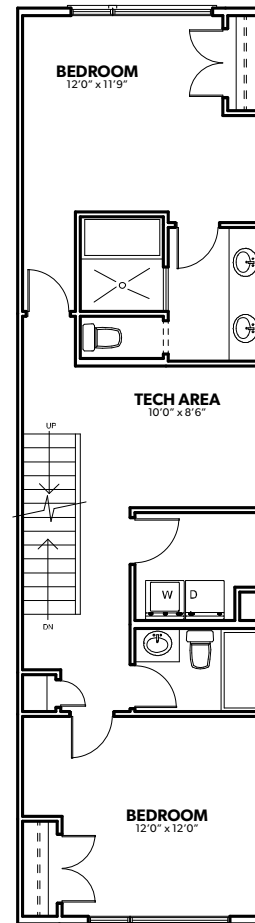

2,884 TOTAL SQ.FT. | **3** BEDROOM | **3** BATHROOM | **2** CAR GARAGE

GARAGE LEVEL
214 SQ FT STORAGE
468 SQ FT GARAGE

MAIN LEVEL
760 SQ FT

2ND LEVEL
825 SQ FT

LOFT LEVEL
690 SQ FT