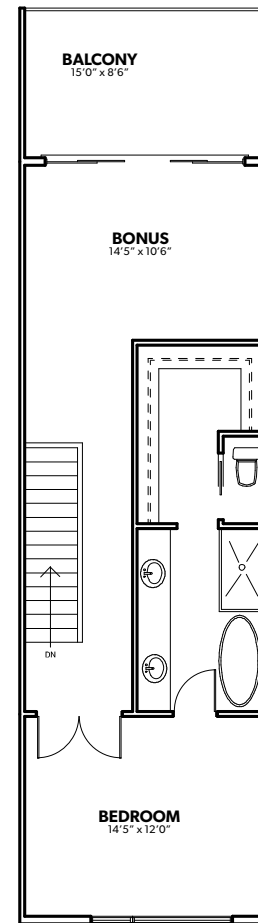

2,884 TOTAL SQ.FT. | **3** BEDROOM | **3** BATHROOM | **2** CAR GARAGE

GARAGE LEVEL
214 SQ FT STORAGE
468 SQ FT GARAGE

MAIN LEVEL
760 SQ FT

2ND LEVEL
825 SQ FT

LOFT LEVEL
690 SQ FT